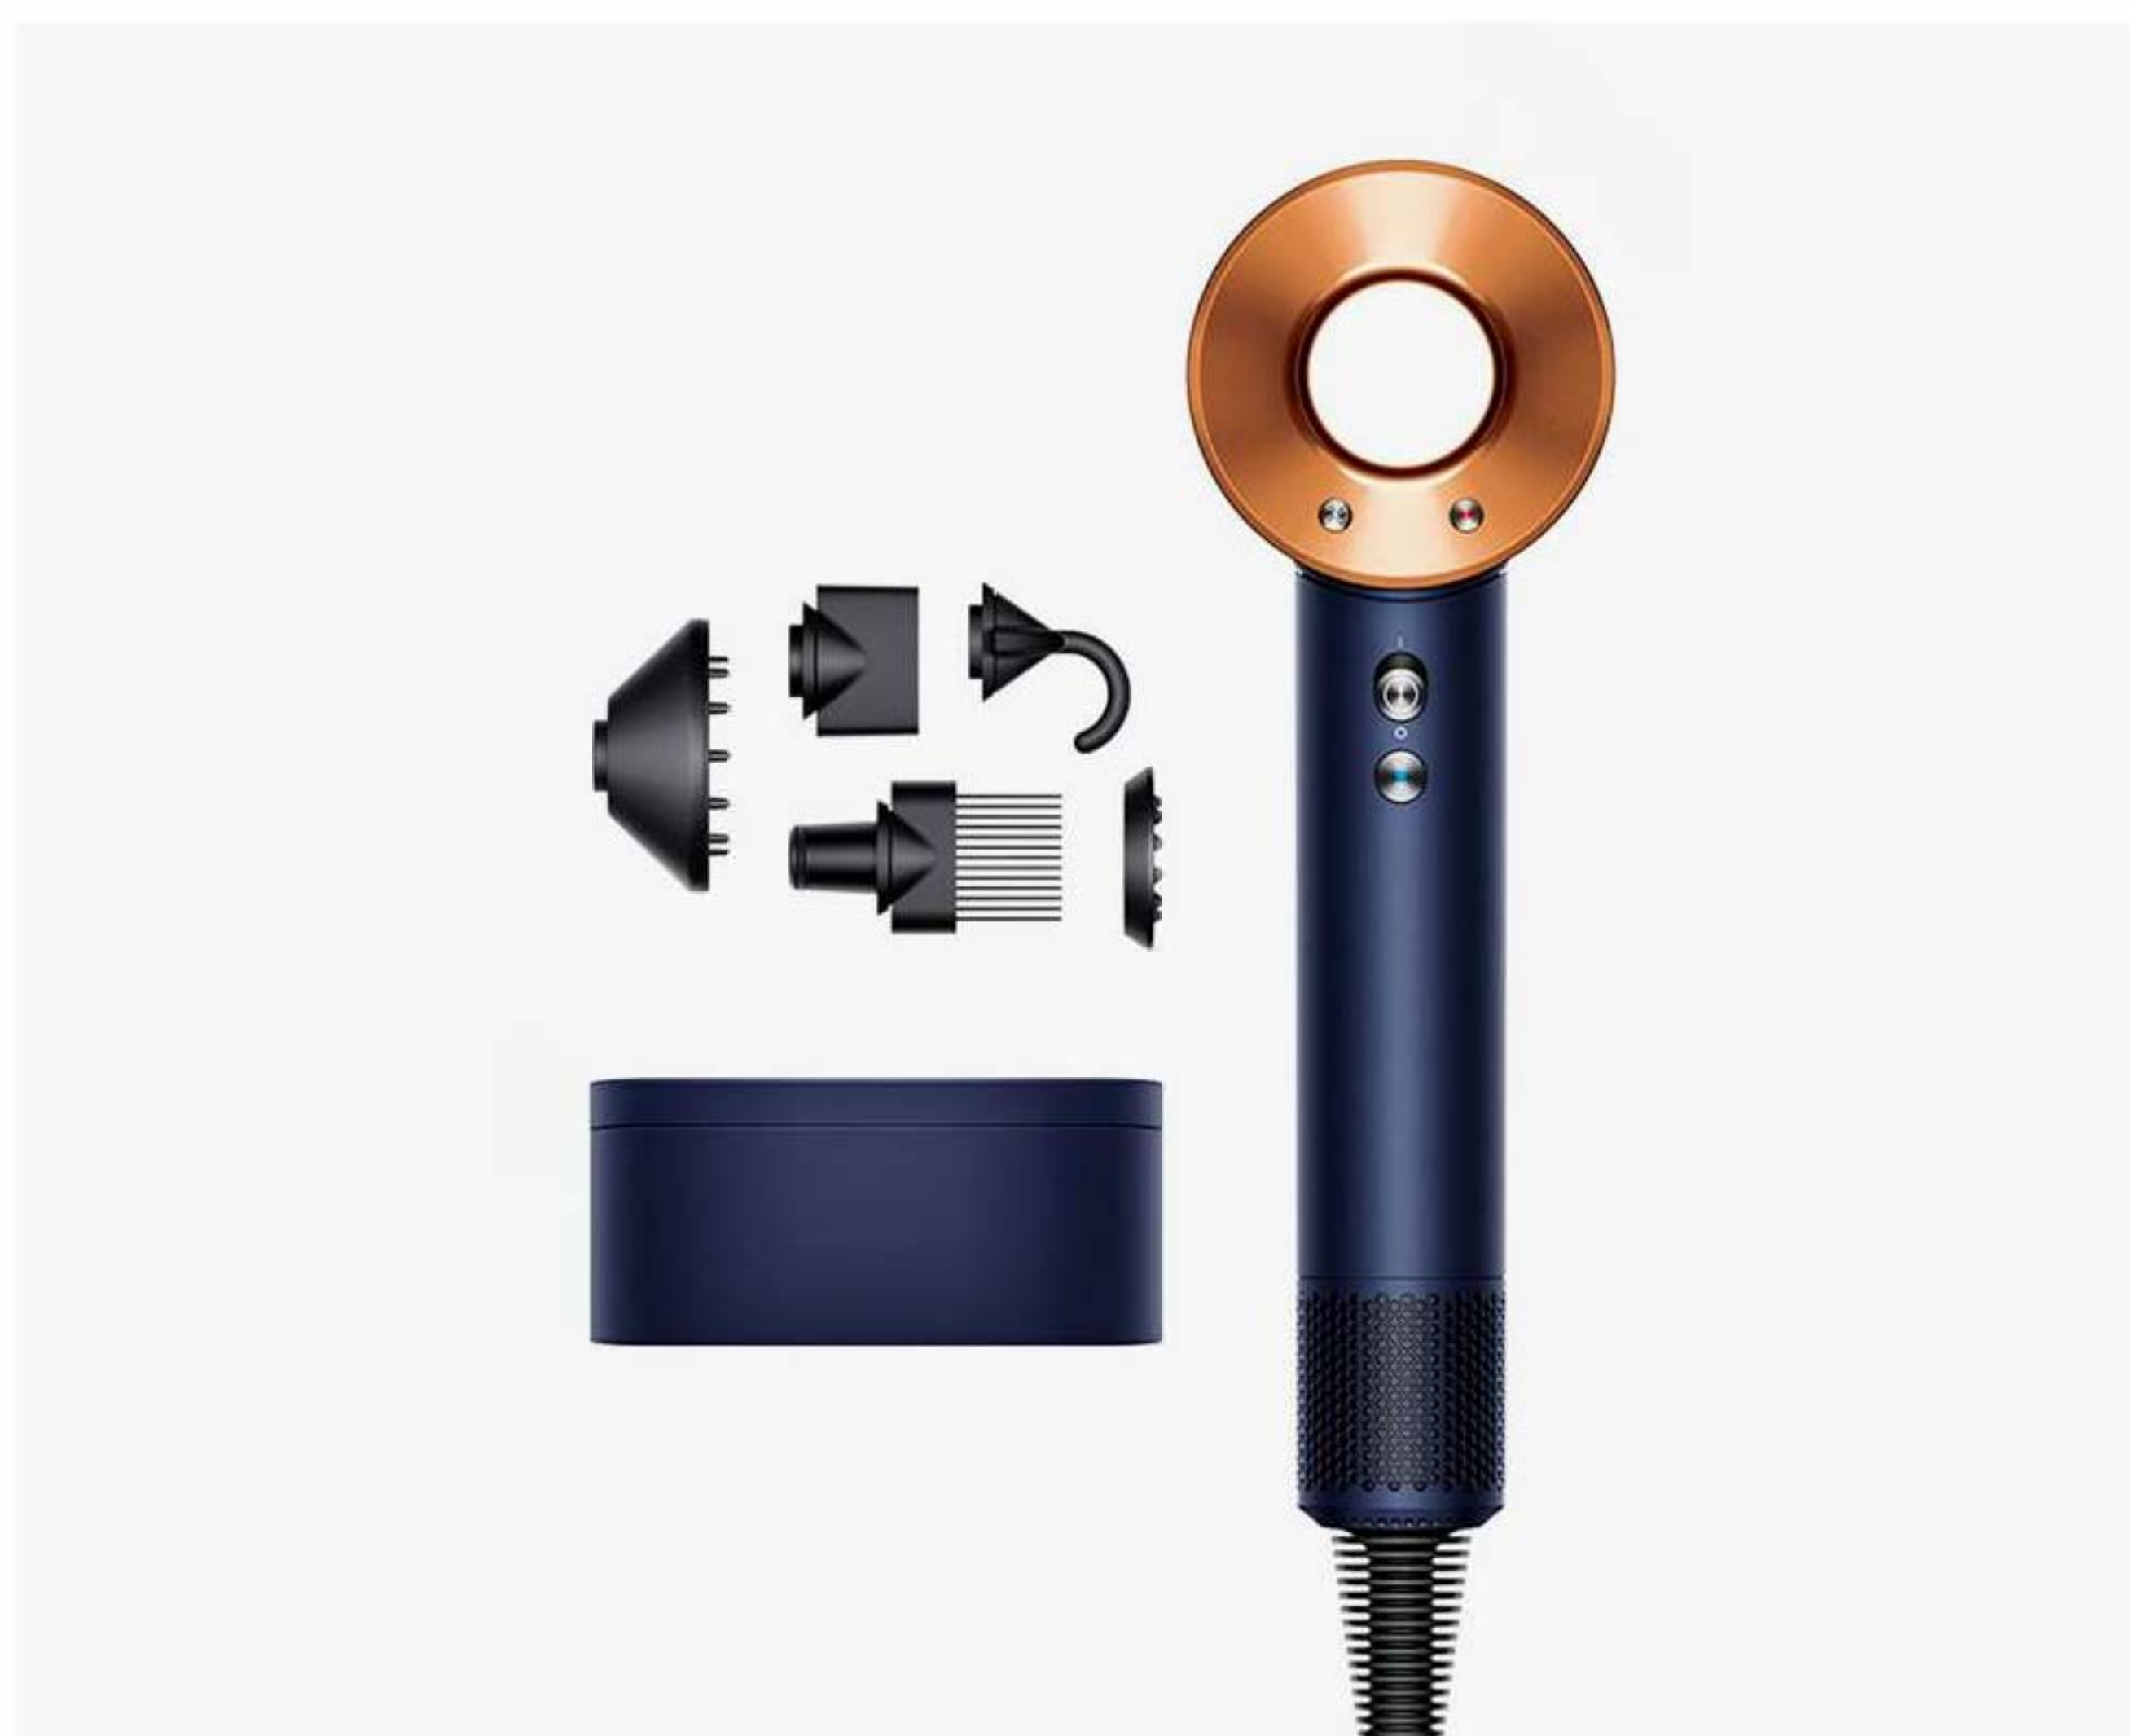

DYSON SUPERSONIC HAIR DRYER

- 1,600 Watts
- Fast and cold drying
- 4 heat, 3 speed

■ 171,559 Points | Reward Code: 23MR040

■ 207,096 Points | Reward Code: 23MR041

■ 223,027 Points | Reward Code: 23MR042

DYSON V12 DETECT ABSOLUTE VACUUM CLEANER